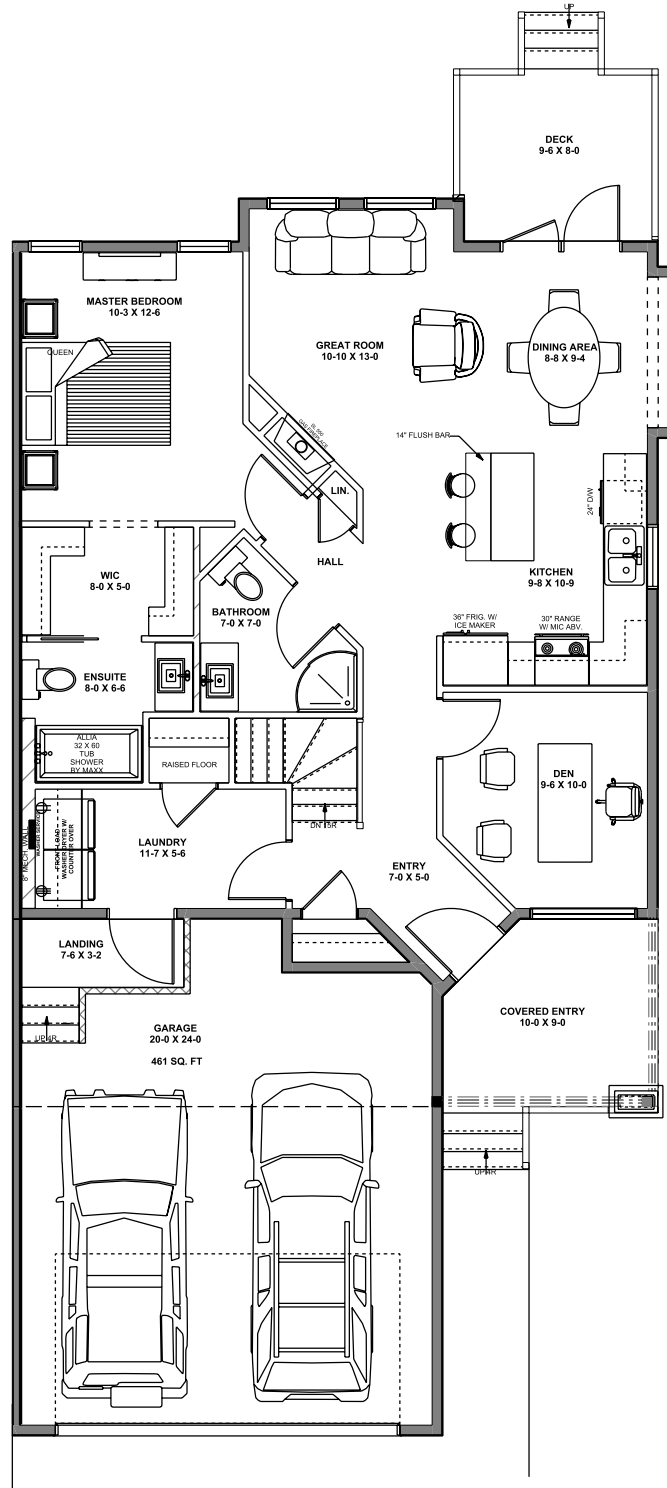

NORWAY RH | MAIN FLOOR 1000 Sq. Ft.

CENTENNIAL
ESTATES

Office: 780.962.8778 | #98, 1005 Calahoo Road Spruce Grove, AB T7X 2T7 | mycentennialstates.com

*Any use of reproduction in whole or in part is strictly prohibited. Floorplans, specifications and dimensions shown are approximate and are subject to change without notice.

NORWAY RH | BASEMENT 958 Sq. Ft.

CENTENNIAL
ESTATES

Office: 780.962.8778 | #98, 1005 Calahoo Road Spruce Grove, AB T7X 2T7 | mycentennialstates.com

*Any use of reproduction in whole or in part is strictly prohibited. Floorplans, specifications and dimensions shown are approximate and are subject to change without notice.