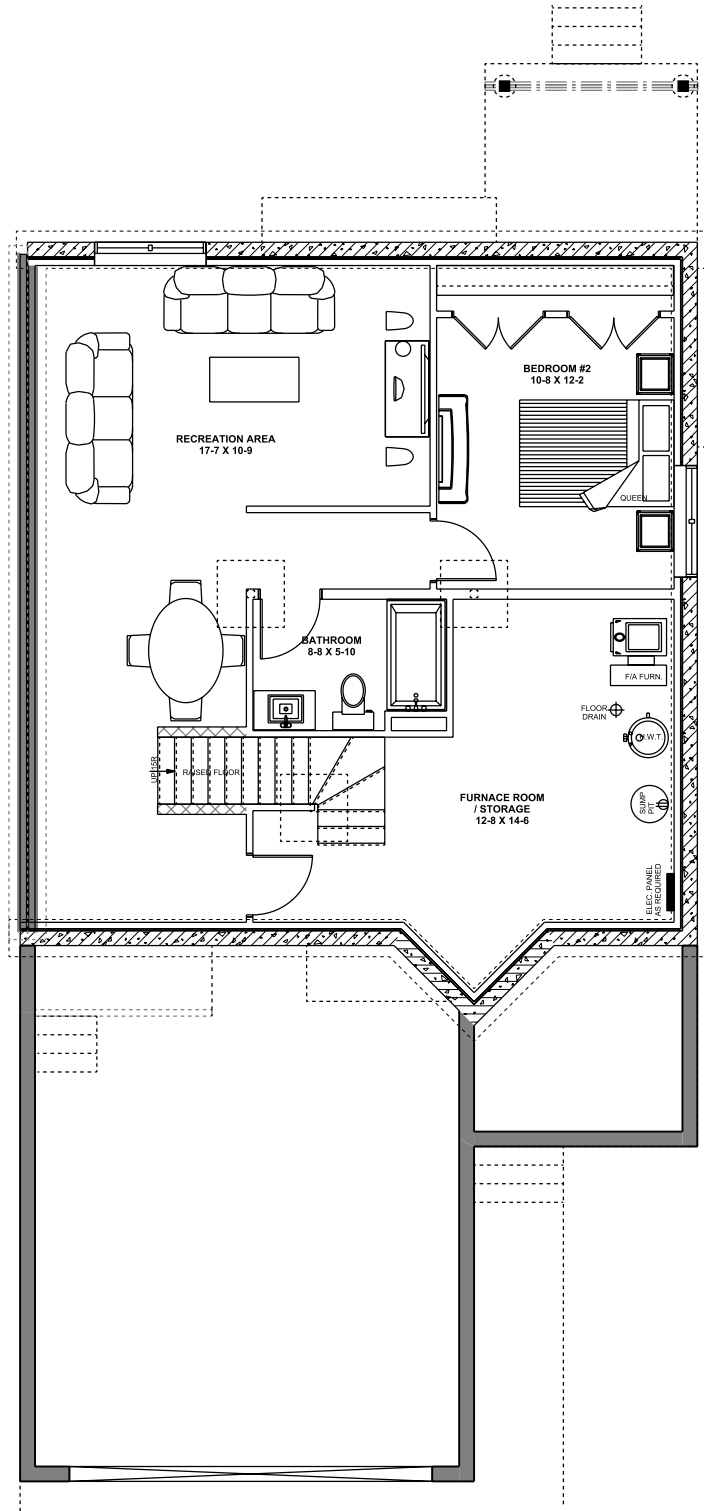

NORWAY RH | MAIN FLOOR 1000 Sq. Ft.

CENTENNIAL
ESTATES

Office: 780.962.8778 | #98, 1005 Calahoo Road Spruce Grove, AB T7X 2T7 | mycentennialstates.com

*Any use of reproduction in whole or in part is strictly prohibited. Floorplans, specifications and dimensions shown are approximate and are subject to change without notice.

NORWAY RH | BASEMENT 958 Sq. Ft.

CENTENNIAL
ESTATES

Office: 780.962.8778 | #98, 1005 Calahoo Road Spruce Grove, AB T7X 2T7 | mycentennialstates.com

*Any use of reproduction in whole or in part is strictly prohibited. Floorplans, specifications and dimensions shown are approximate and are subject to change without notice.